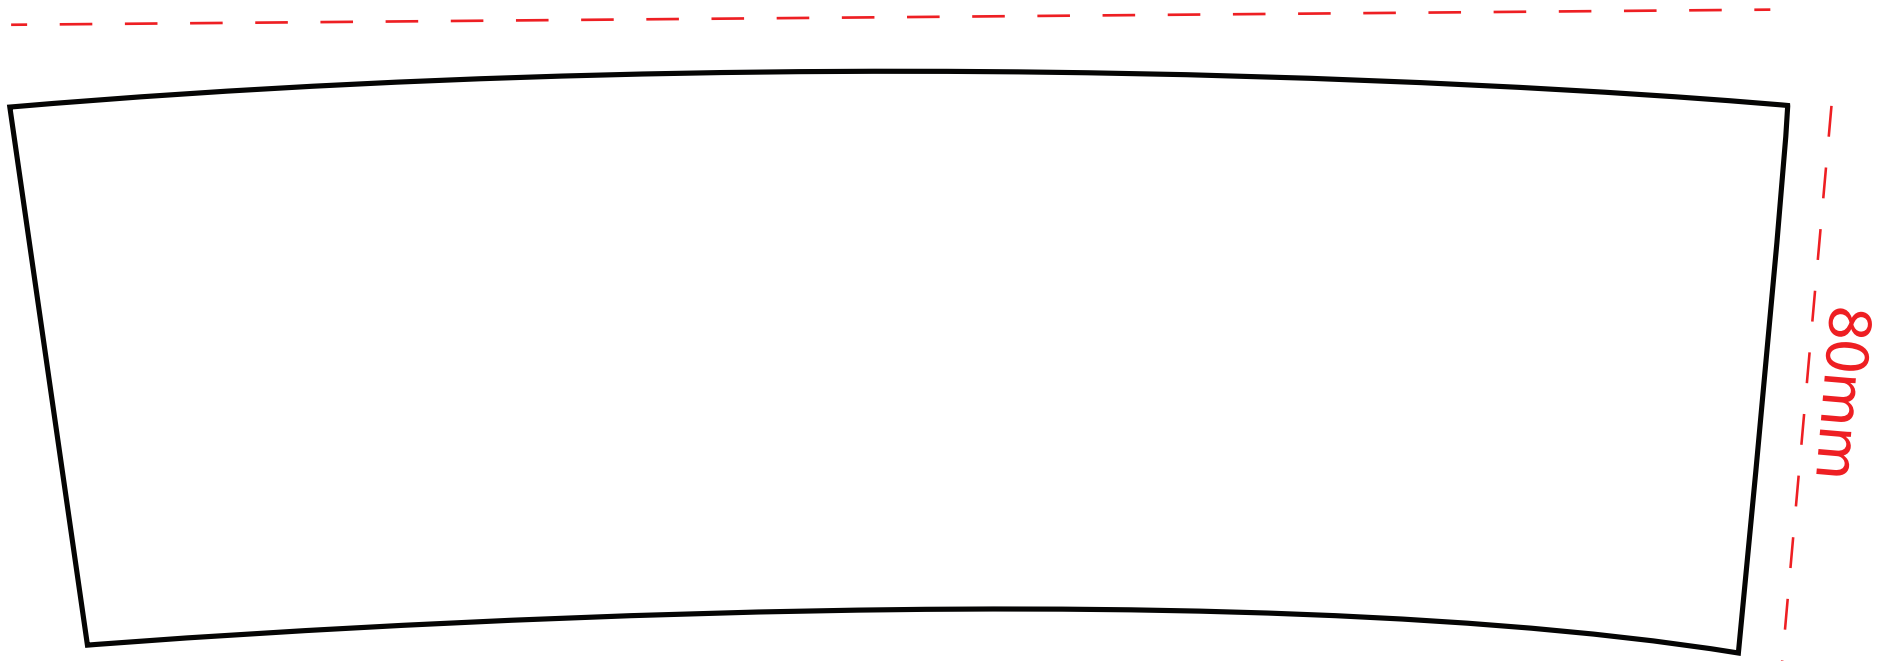

TITAN-JET[®]
AFRICA

30oz (890ml)

Short Jill

Double wall stainless steel

Short Jill Top Template

280mm

125mm

Notice.

These templates are provided as a starting point and may not perfectly match every tumbler. Variations in size and shape can occur, so it is crucial to double-check and adjust the templates as needed for your specific product. Always ensure that the template aligns correctly with your tumbler before proceeding with customization.

Short Jill Bottom Template

255mm

Notice.

These templates are provided as a starting point and may not perfectly match every tumbler. Variations in size and shape can occur, so it is crucial to double-check and adjust the templates as needed for your specific product. Always ensure that the template aligns correctly with your tumbler before proceeding with customization.